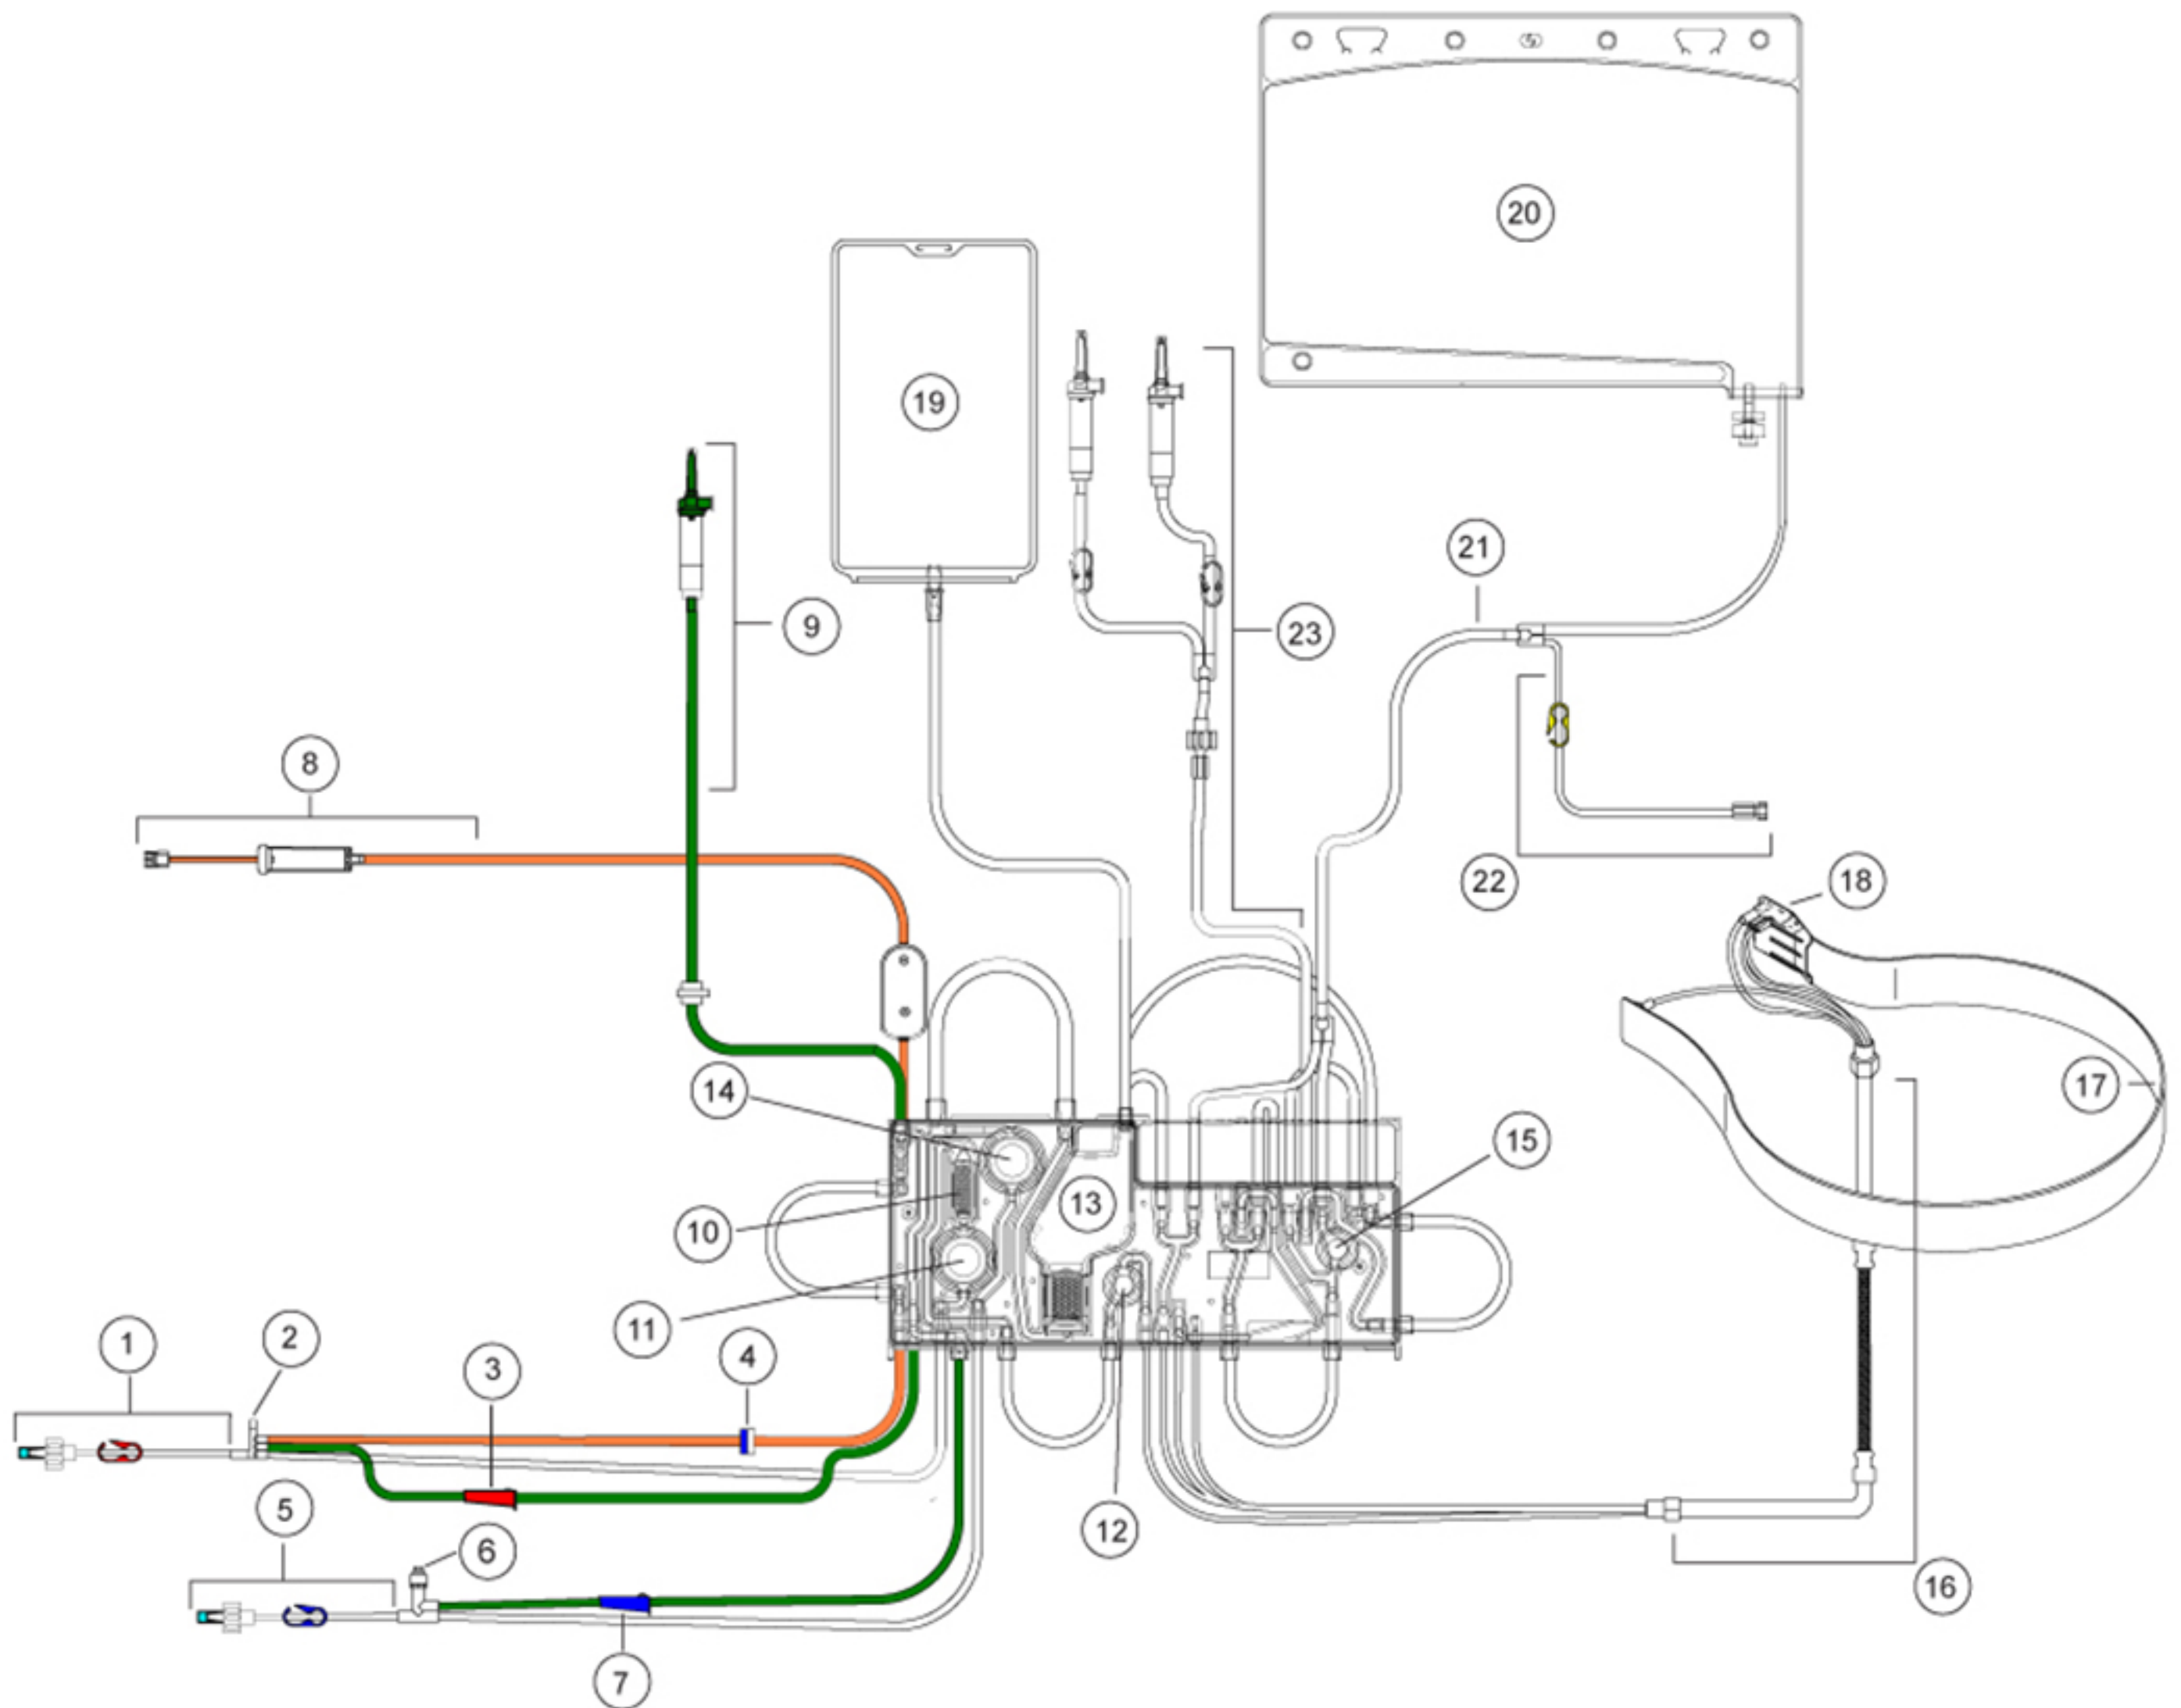

Spectra Optia® Exchange Set

Catalog No. 12220

- 1 Inlet line
- 2 Inlet line manifold
- 3 Inlet saline line clamp (red)
- 4 AC check valve
- 5 Return line
- 6 Return line manifold
- 7 Return saline line clamp (blue)
- 8 Anticoagulant (AC) line (orange)

- 9 Saline line (green)
- 10 Inlet line trap
- 11 Inlet pressure sensor diaphragm
- 12 Centrifuge pressure sensor diaphragm
- 13 Reservoir
- 14 Return pressure sensor diaphragm
- 15 Plasma pressure sensor diaphragm
- 16 Centrifuge loop

- 17 Channel
- 18 Connector
- 19 Vent bag
- 20 Remove bag
- 21 Remove line
- 22 Extra remove line
- 23 Replace line